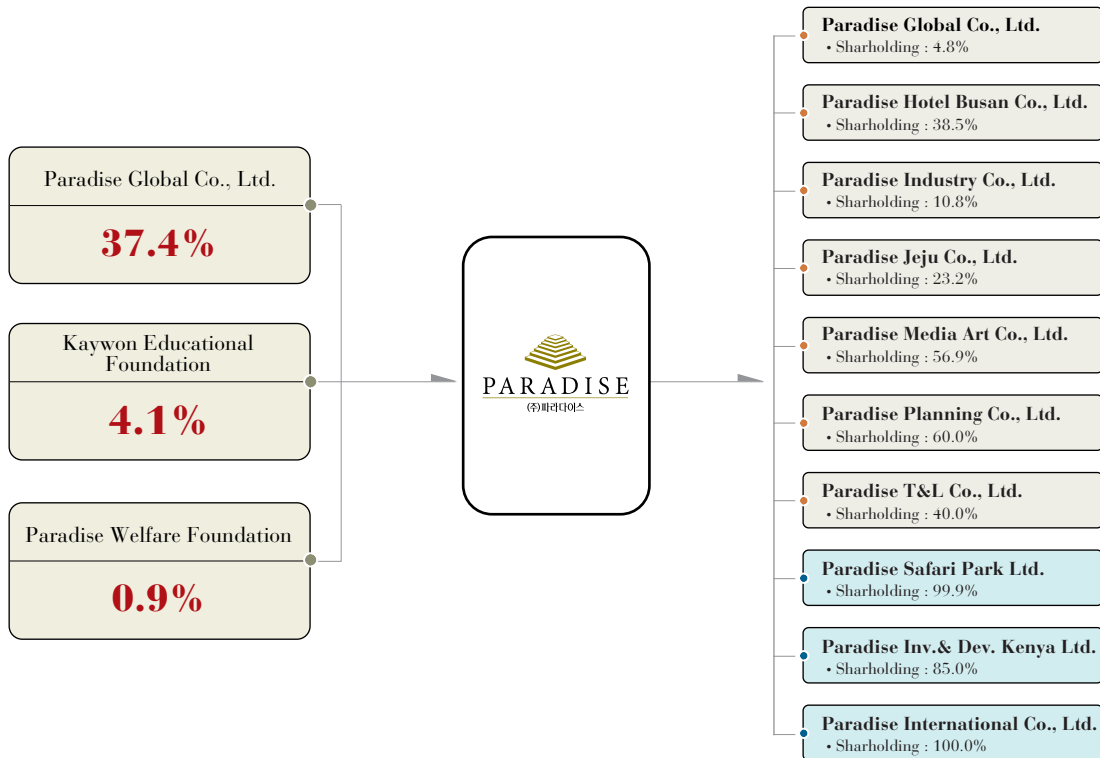

Ownership Structure

Shareholder Status

Company History

July 1972	Established as Paradise Investment & Development Co., Ltd.
Feb. 1982	Moved to new building (186-210 2-ga, Jangchung-dong, Jung-gu, Seoul)
May 1987	M&A with Continental Tourism Ltd. and Nammoon Duty Free Shop
July 1987	Opened Haeundae Branch of Nammoon Co., Ltd.
Mar. 1989	Split off of Duty Free Department of Nammoon Co., Ltd.
May 1995	Ground breaking ceremony of Hanwool Welfare Center
Sep. 1997	Won \$100 Tourism Promotion Award at 24th "World Tourism Day"
Oct. 1997	New CI-Paradise Co., Ltd.
Dec. 1998	Registered with Financial Services Commission
Mar. 2000	Received "Industrial Service Medal" at 34th Taxpayers' Day
Nov. 2002	Listed on KOSDAQ
Mar. 2004	Inauguration of Chairman Phillip Chun
July. 2005	Opened SamcheongGak Branch
Nov. 2005	Inauguration of President Phillip Chun
Feb. 2006	Established travel agency and opened Tokyo branch
June 2007	Added Paradise T&L Co., Ltd. as a subsidiary
Nov. 2008	M&A with Paradise Hotel Dogo Co., Ltd.

Subsidiaries

CASINOS

Paradise Global - Casino Div.

Located in Haemundae Busan, Paradise Casino Busan is the largest casino in Busan, attracting foreign guests and businessmen from all over the world, giving thrills and lucks since 1981.

Paradise Incheon - Casino Div.

Golden Gate Casino has 40 years of history being resided together with Paradise Hotel Incheon. On August 2005, Golden Gate Casino newly opened its door in Hyatt Regency Incheon.

Doosung

Paradise Lotte Casino is the biggest casino in Jeju. It is located in Jungmun, which is the Jeju's most famous site for tourism. Currently, Paradise Lotte Casino operates newest Las Vegas-type 60 slot machines, Private Game Room for VIP, multi screen for game relay, and large shifts for comforting our guests.